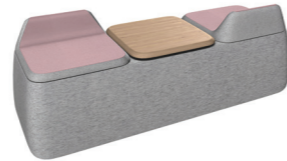

PICK

product family _____

single sitting module

single coffee table module

double sitting module

triple sitting module with coffee table

triple and double sided sitting module with coffee table

| PICK |

COLORFUL COMPLIMENTARY
OF OFFICES AND
WAITING AREAS

Ela Aldıkaçtı

“While designing Pick, I dreamt of leaving an impression of friendliness and attraction on its user. When they come together, they are colorful, active and exciting; when they are used individually they are organic and cute. It is a product that carries socialization in body language, and with that I aimed for offering a pleasant seating and waiting area.”

It is in line with group or individual use scenarios, such as creating cornerpoints for office workers to spend time with them, creating areas for socialization.

Comprised of a structure with modular units and variable material-color alternatives, Pick stands out as a complementary for modern offices and lobby waiting areas. Areas where people wait are also the initial areas where companies share their characters with their guests, and in light of this information, Pick offers its users pleasant time while waiting thanks to its appealing structure that creates a sense of belonging. Furthermore, it adjusts to group or individual use such as employees creating their own personal corners, or creating areas of socialization.

With its expanding structure towards the floor, it has a stable stance; while the soft/curved surfaces in the details and finishes, it helps its users to reach a mental stillness. It has alternatives of singles, doubles, triples, with/without coffee table, and seating surfaces facing different directions, creating a rich product family.