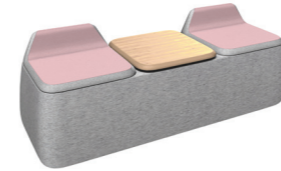

PICK

product family _____

single sitting module

single coffee table module

double sitting module

triple sitting module with coffee table

triple and double sided sitting module with coffee table

| PICK |

COLORFUL COMPLIMENTARY
OF OFFICES AND
WAITING AREAS

Ela Aldıkaçtı

“While designing Pick, I dreamt of leaving an impression of friendliness and attraction on its user. When they come together, they are colorful, active and exciting; when they are used individually they are organic and cute. It is a product that carries socialization in body language, and with that I aimed for offering a pleasant seating and waiting area.”

It is in line with group or individual use scenarios, such as creating cornerpoints for office workers to spend time with them, creating areas for socialization.

Comprised of a structure with modular units and variable material-color alternatives, Pick stands out as a complementary for modern offices and lobby waiting areas. Areas where people wait are also the initial areas where companies share their characters with their guests, and in light of this information, Pick offers its users pleasant time while waiting thanks to its appealing structure that creates a sense of belonging. Furthermore, it adjusts to group or individual use such as employees creating their own personal corners, or creating areas of socialization.

With its expanding structure towards the floor, it has a stable stance; while the soft/curved surfaces in the details and finishes, it helps its users to reach a mental stillness. It has alternatives of singles, doubles, triples, with/without coffee table, and seating surfaces facing different directions, creating a rich product family.