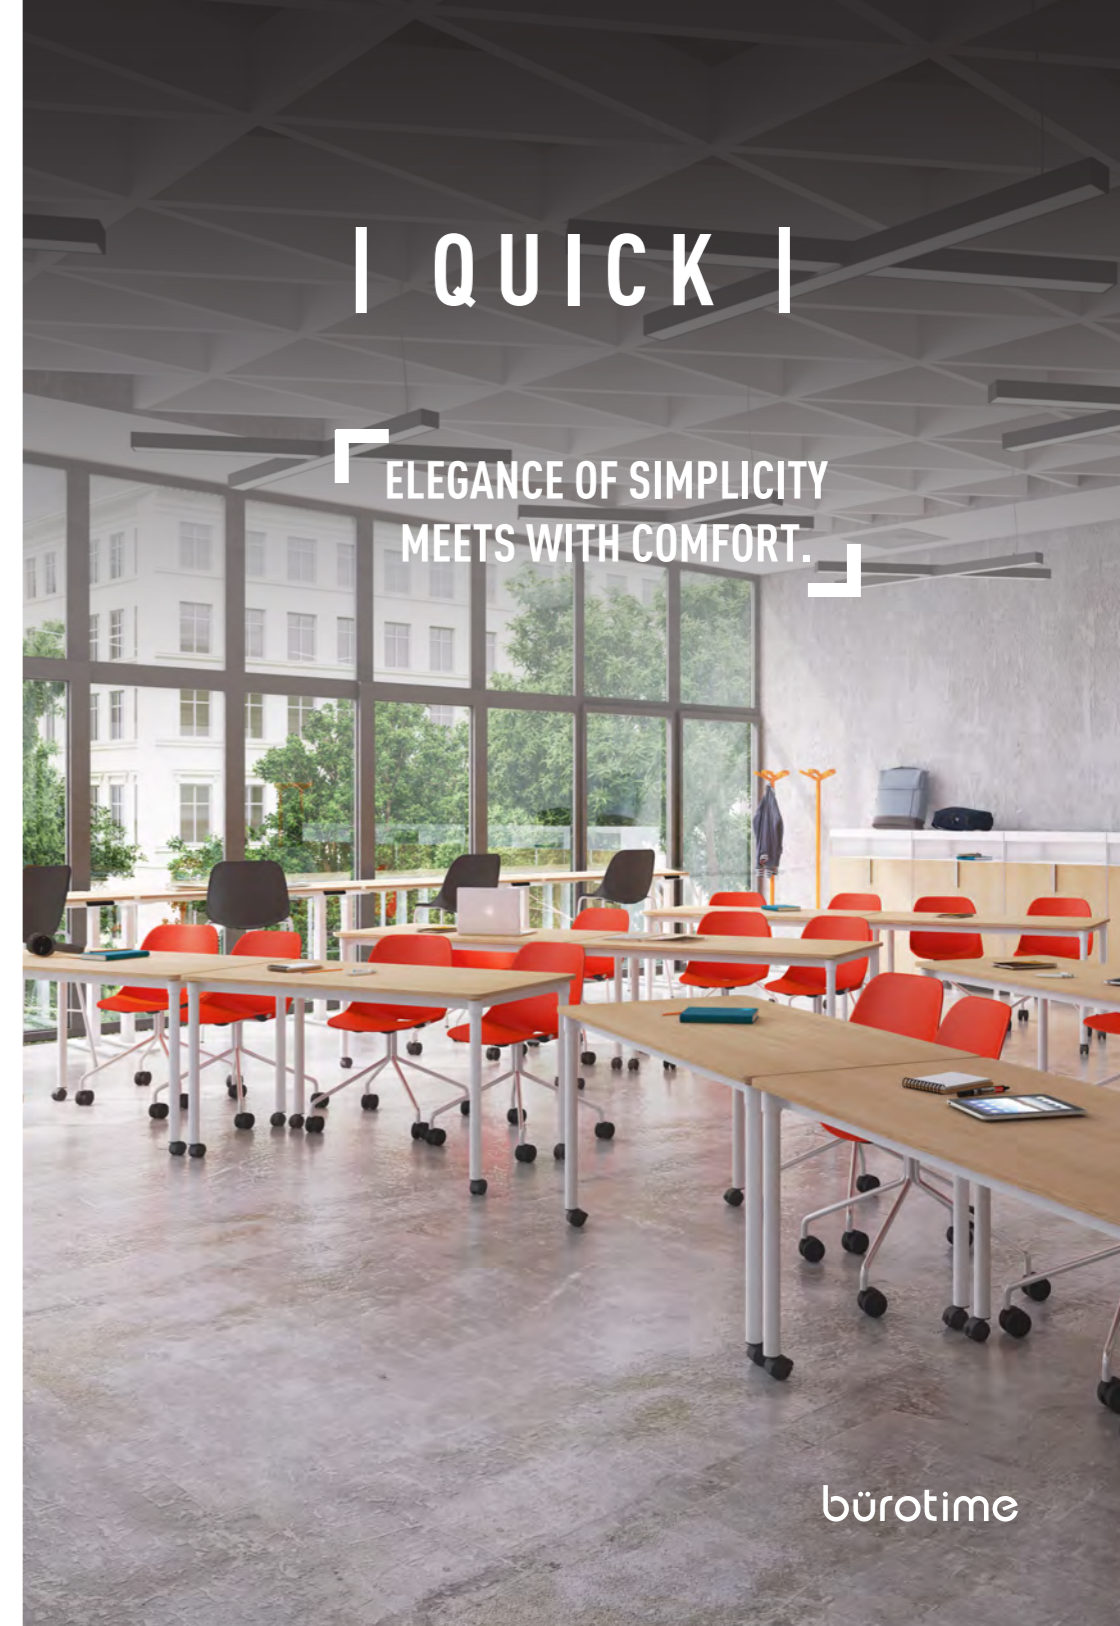

QUICK

Jeremiah Ferrarese  
Paolo Scagnellato

“Quick, which carefully balances the ease of use and aesthetics of polypropylene material, brings vitality to spaces with its eye-catching colors. The monoblock Shell, combined with different chair base forms, enables flexible and wide usage area.”

product family

mobile

chair

bar chair

| QUICK |

ELEGANCE OF SIMPLICITY  
MEETS WITH COMFORT.

bürotime

Quick, with its chair, mobile chair and bar stool versions, offers ideal options for all living spaces, especially for working spaces, meeting rooms, libraries, cafes and social spaces. Quick mobile, with its ergonomic structure, is ideal for the spaces which require mobility such as active learning areas, home office workspaces, meeting and hotel rooms. Quick barstool, with its chrome-plated, elegant metal frame is suitable option for intimate and informal places such as restaurant and bistro. Quick chair, provides ease of use in places with its simple design, ease of carrying and stacking features.